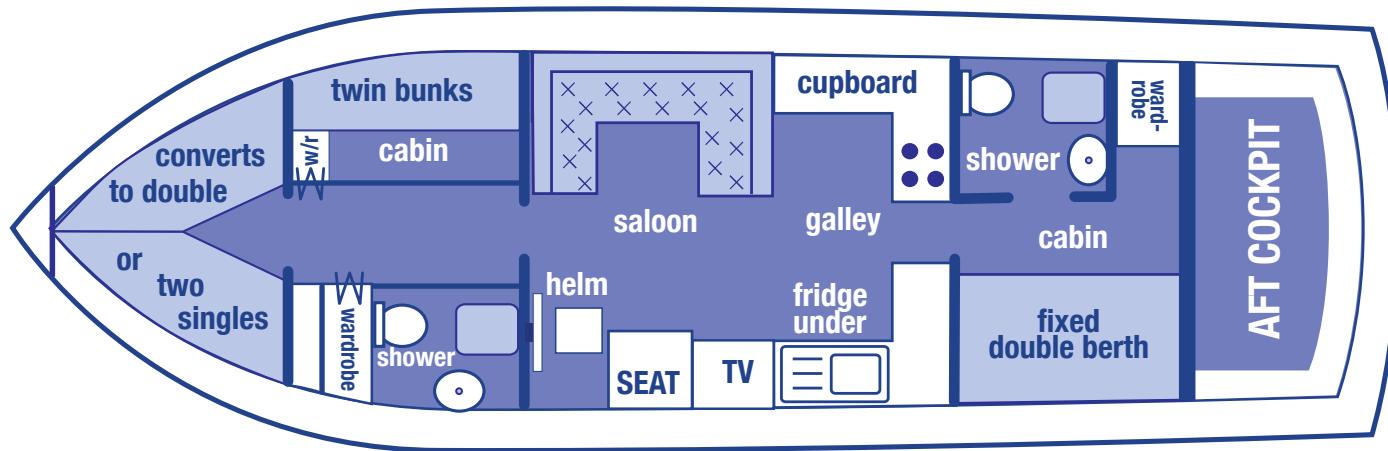

BCBM BOAT SHARE LTD

Bowthruster
Electric Mud Weight

Moonlight Shadow